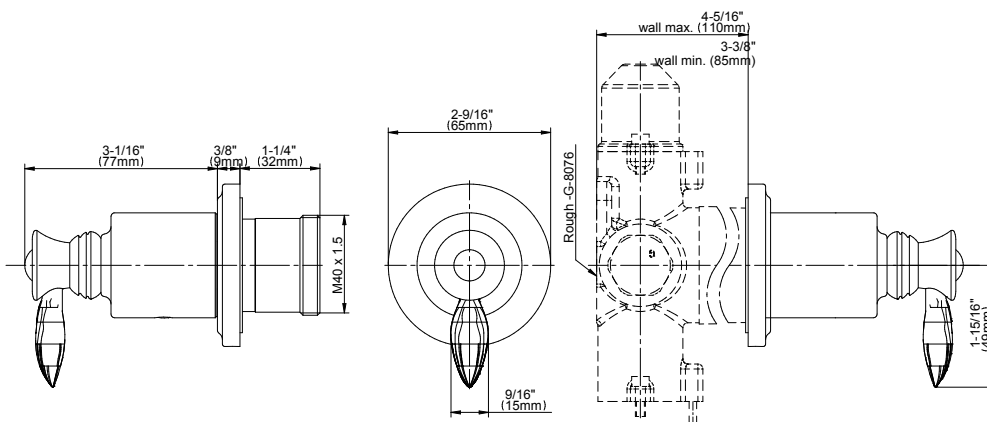

The measurements shown are for reference only. Products and specifications shown are subject to change without notice. Revised 1/2019

www.graff-designs.com | phone: 800-954-4723